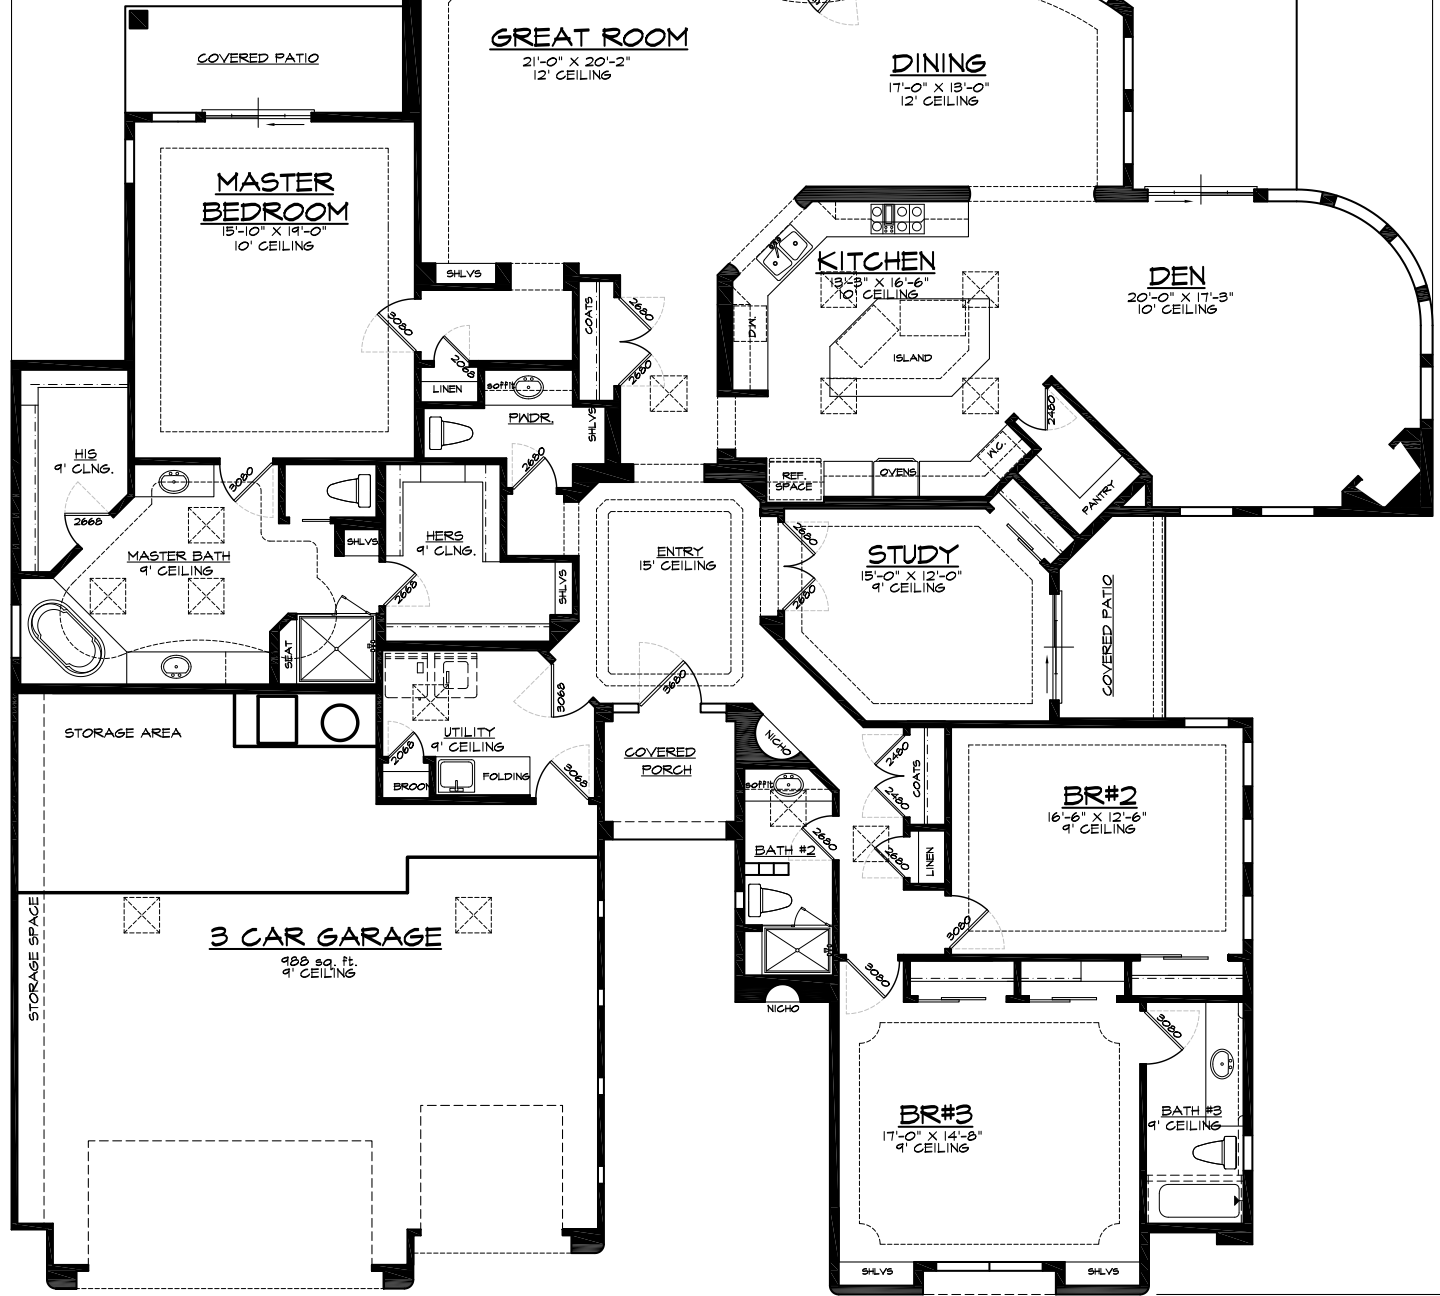

Custom Gold Series

80'-2"

84'-11"

Sundance

HEATED AREA = 3600 sq. ft.