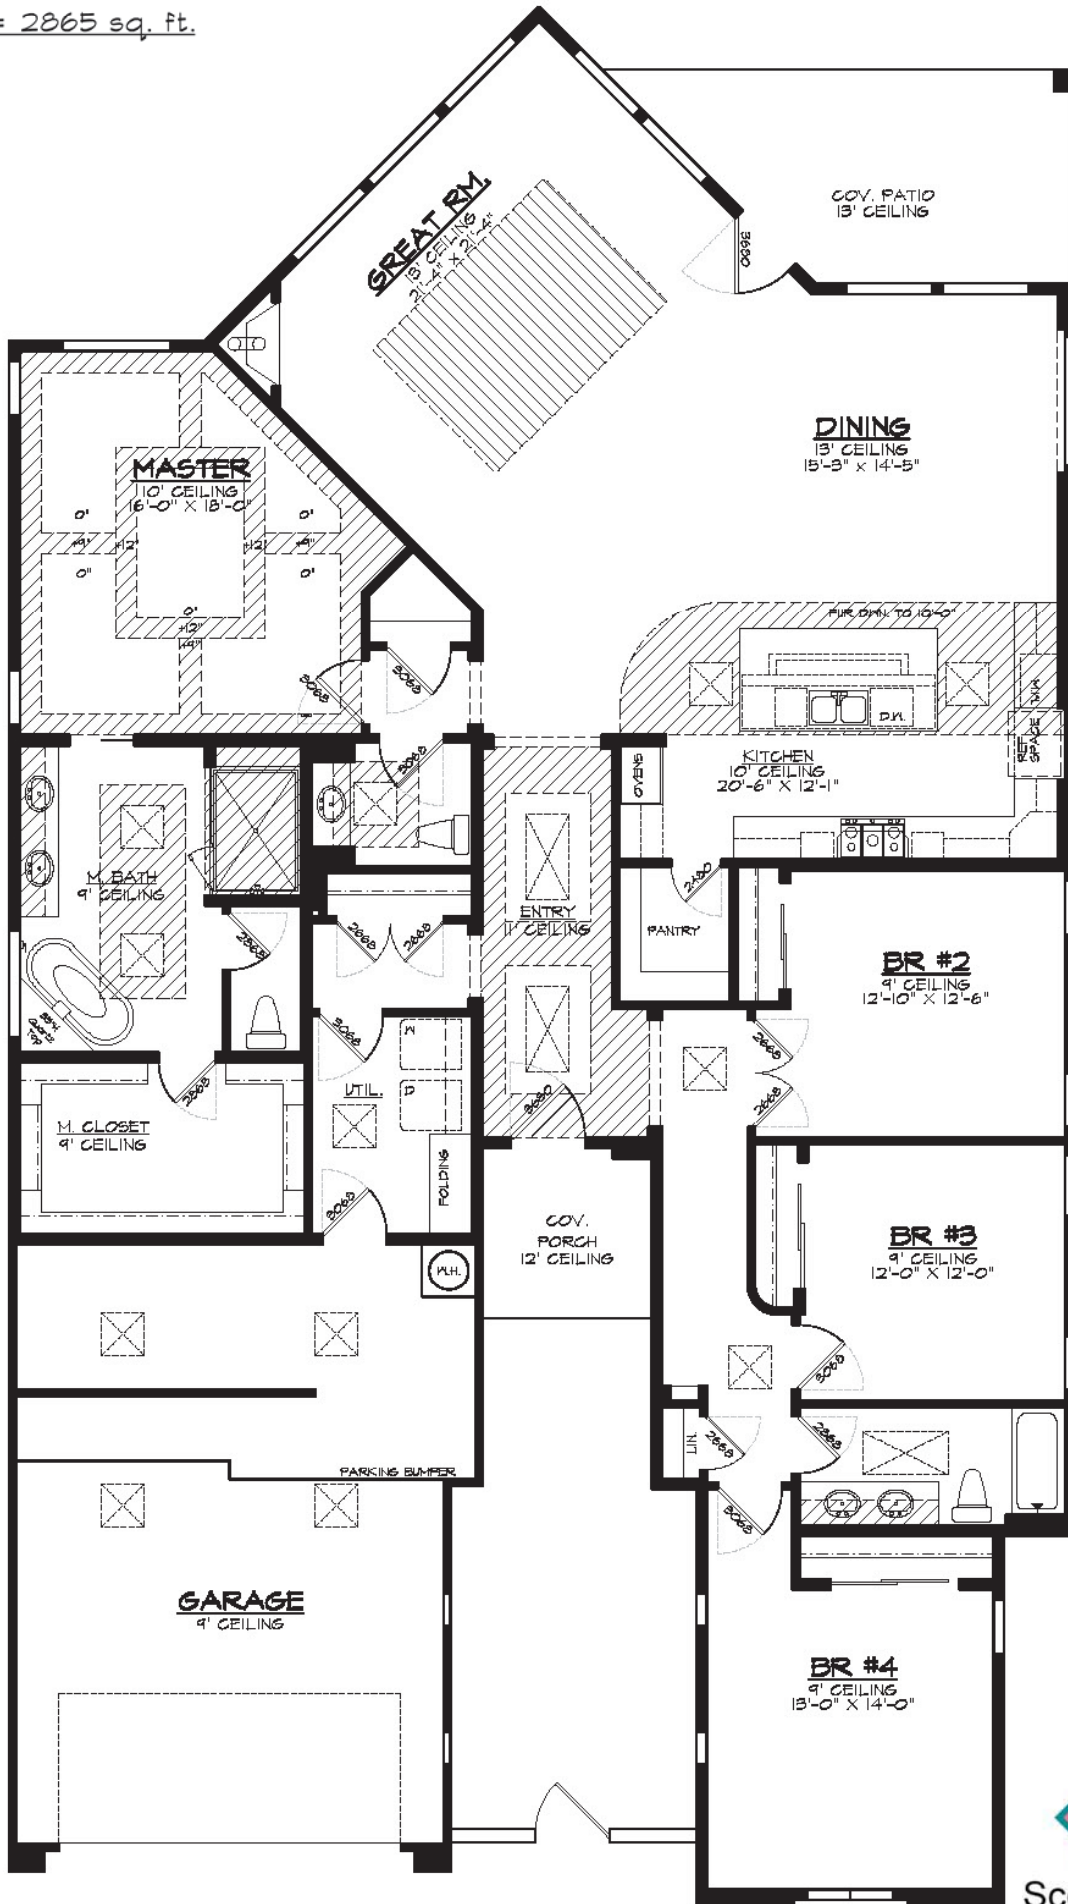

Heated Area = 2865 sq. ft.

Scott Patrick Homes