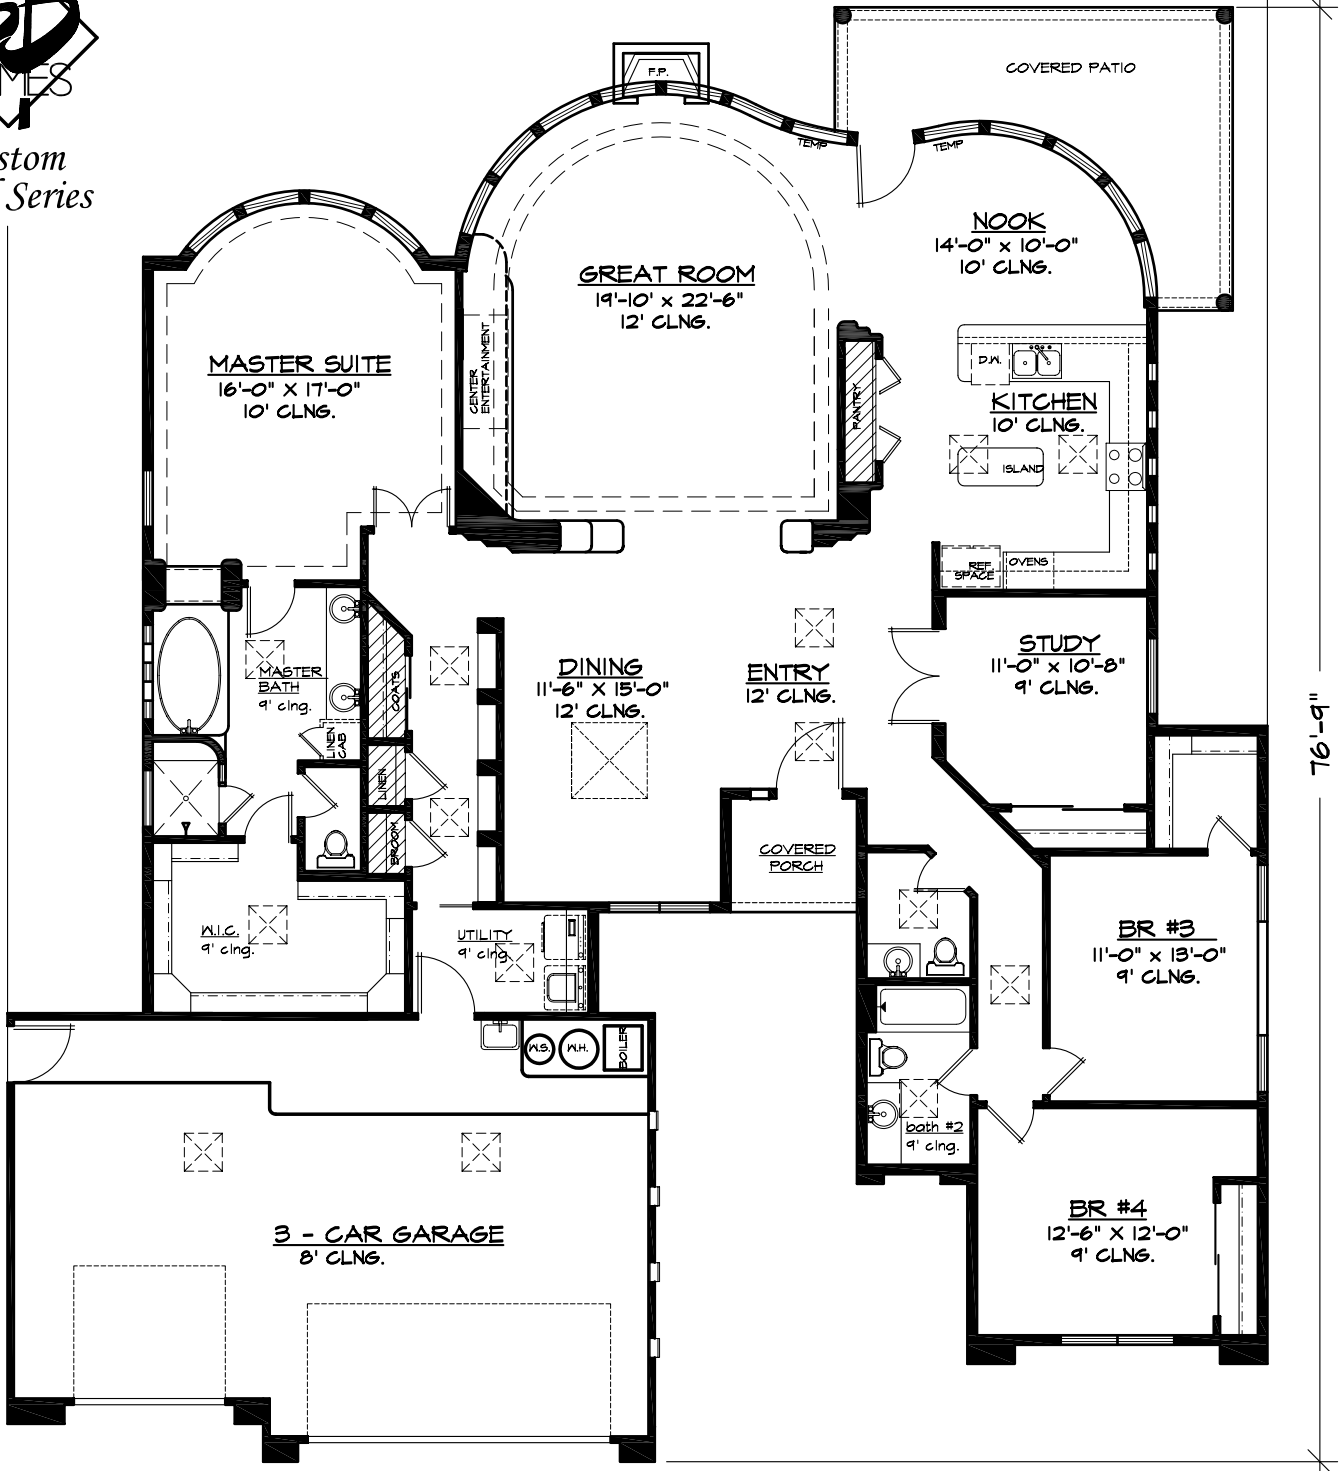

66'-6"

Custom Gold Series

# The Highlander

HEATED AREA = 2742 sq. ft.