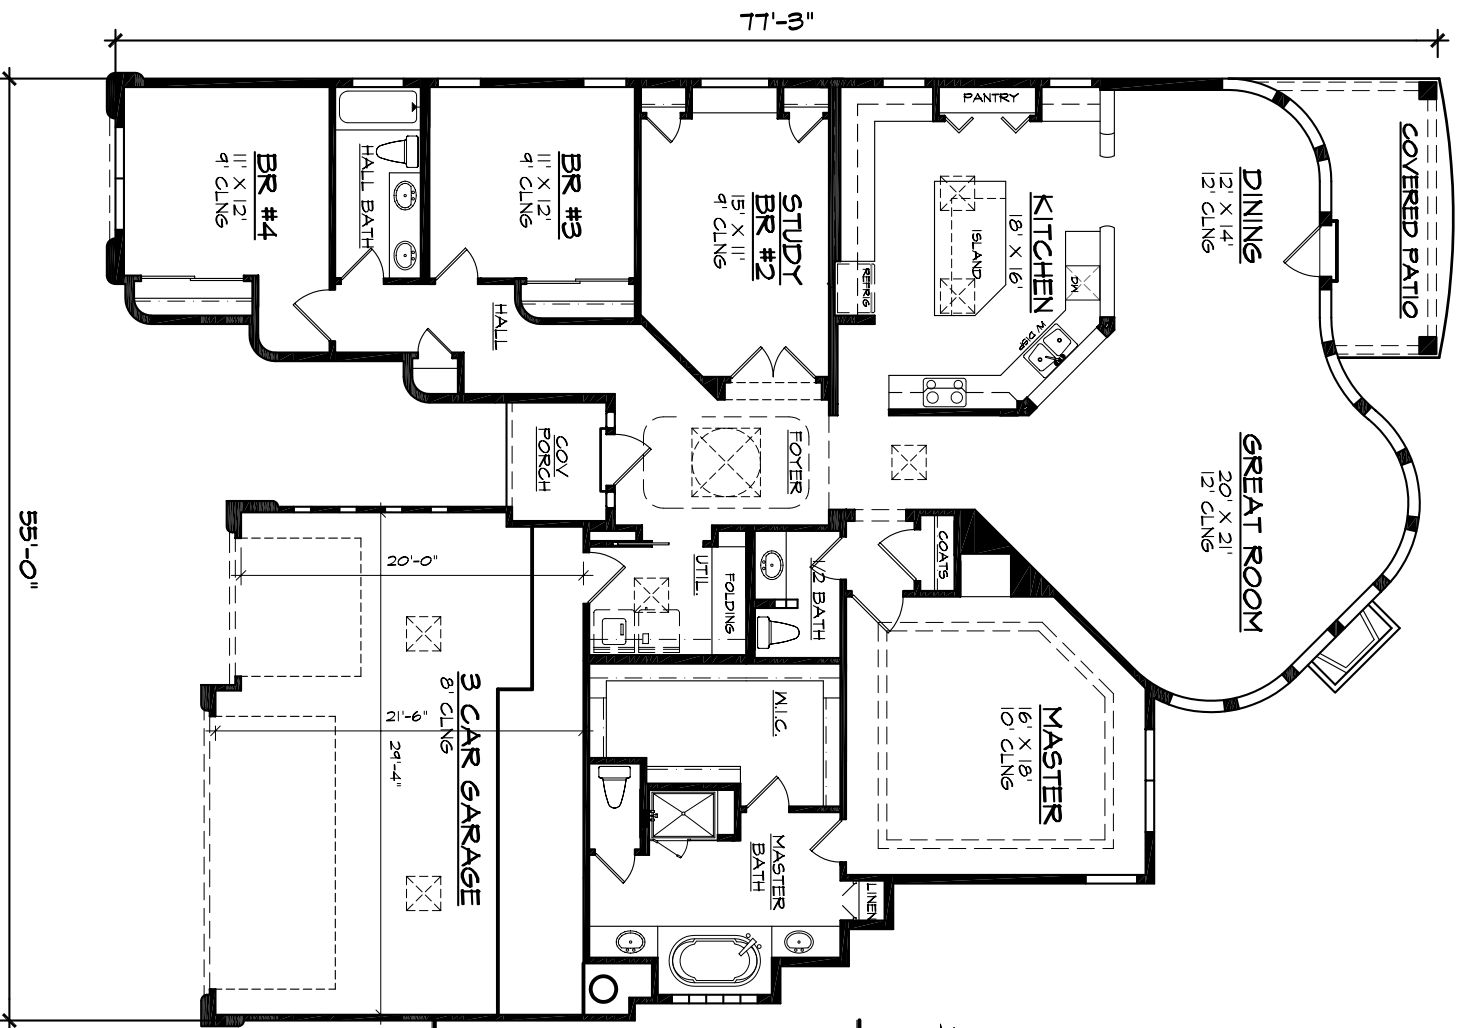

Sky View Homes

"Light, Bright & Open"

Heated Area 2,545 sq. ft.
 4 Bedroom / 2-1/2 Bath
 3- Car Garage