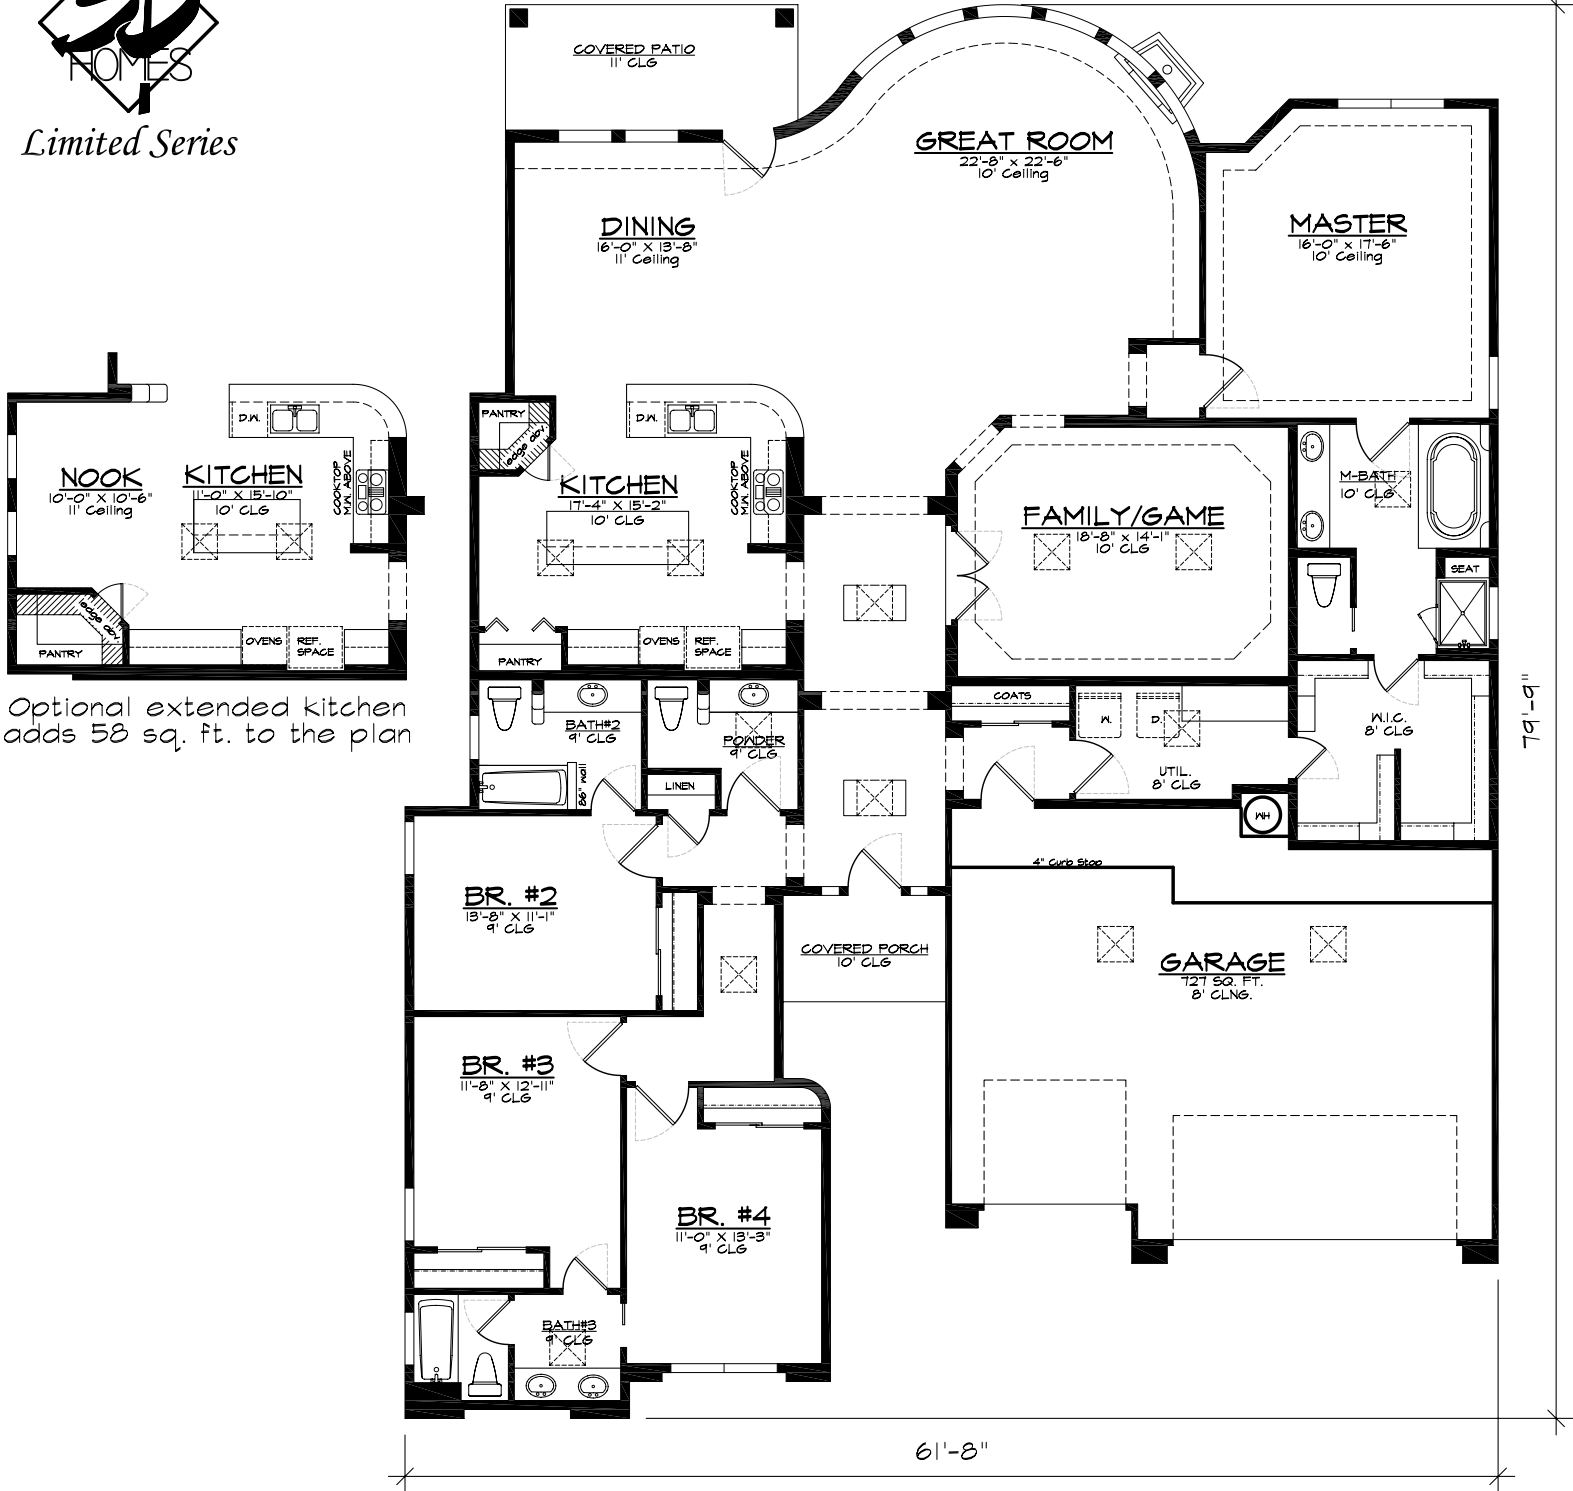

Limited Series

Optional extended kitchen adds 58 sq. ft. to the plan

Moondance II

HEATED AREA = 3147 sq. ft.