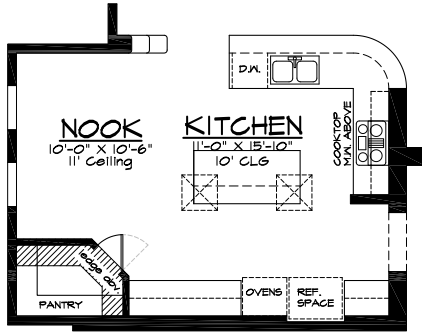

Limited Series

Optional extended kitchen adds 58 sq. ft. to the plan

Moondance II

HEATED AREA = 3147 sq. ft.