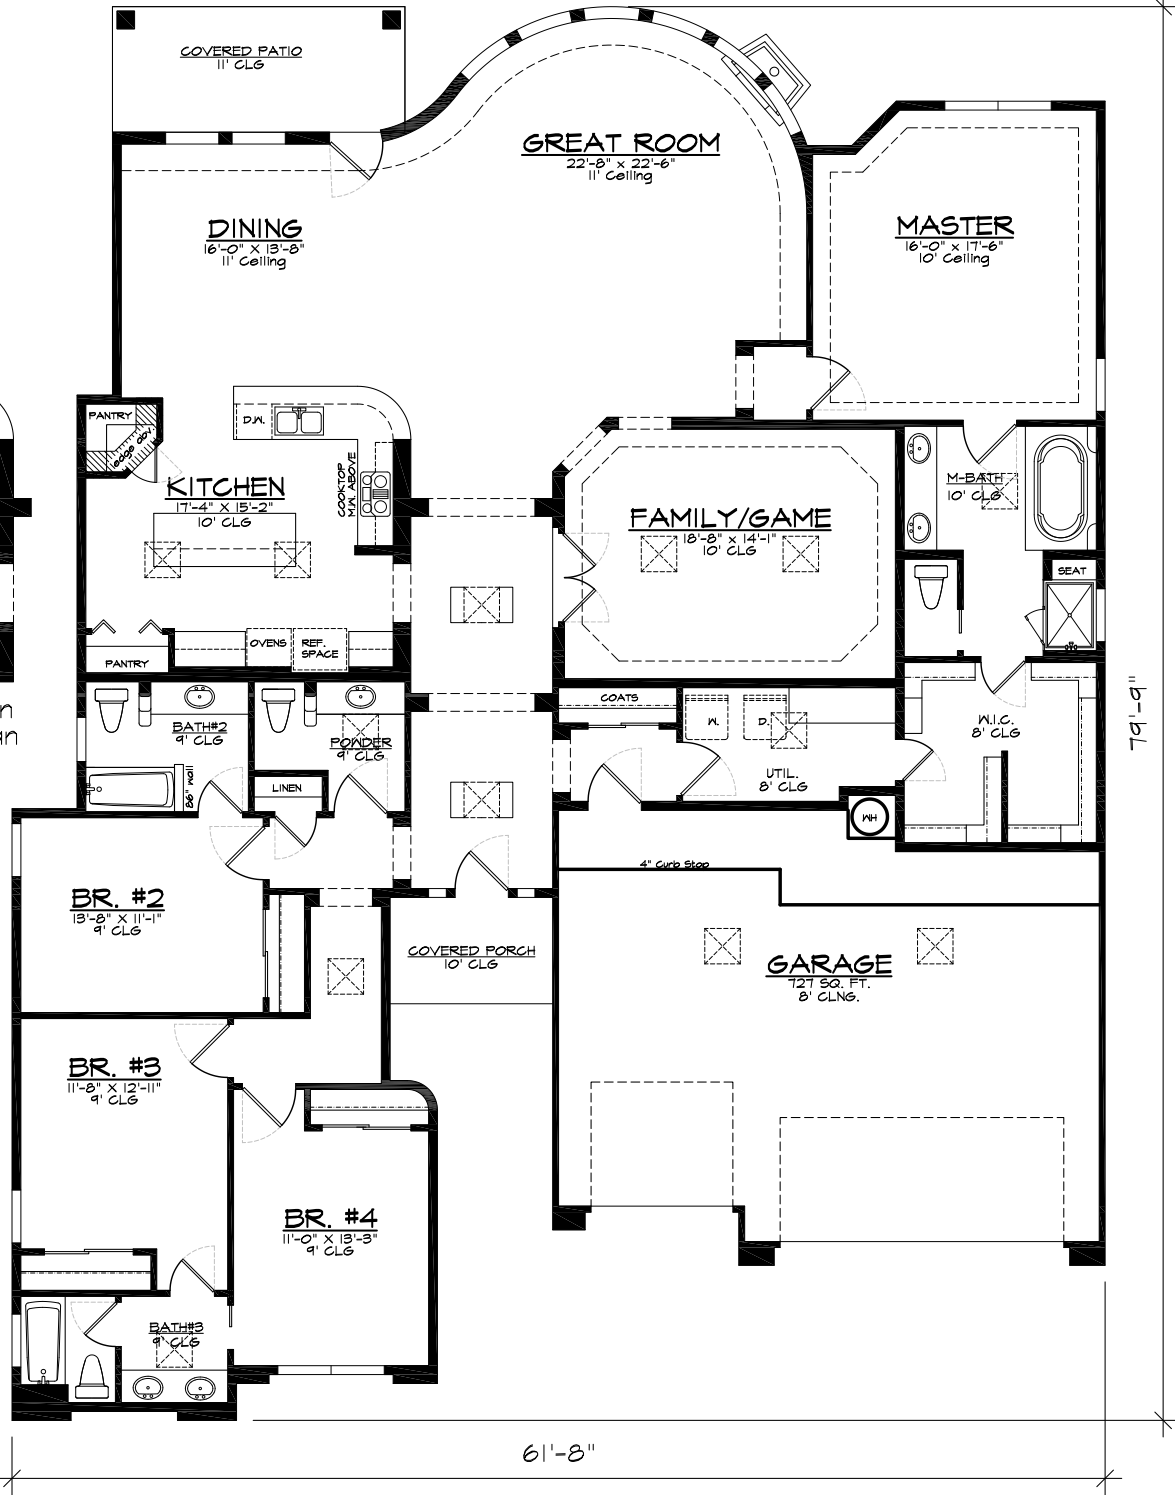

Limited Series

Optional extended kitchen adds 58 sq. ft. to the plan

Moondance II

HEATED AREA = 3147 sq. ft.