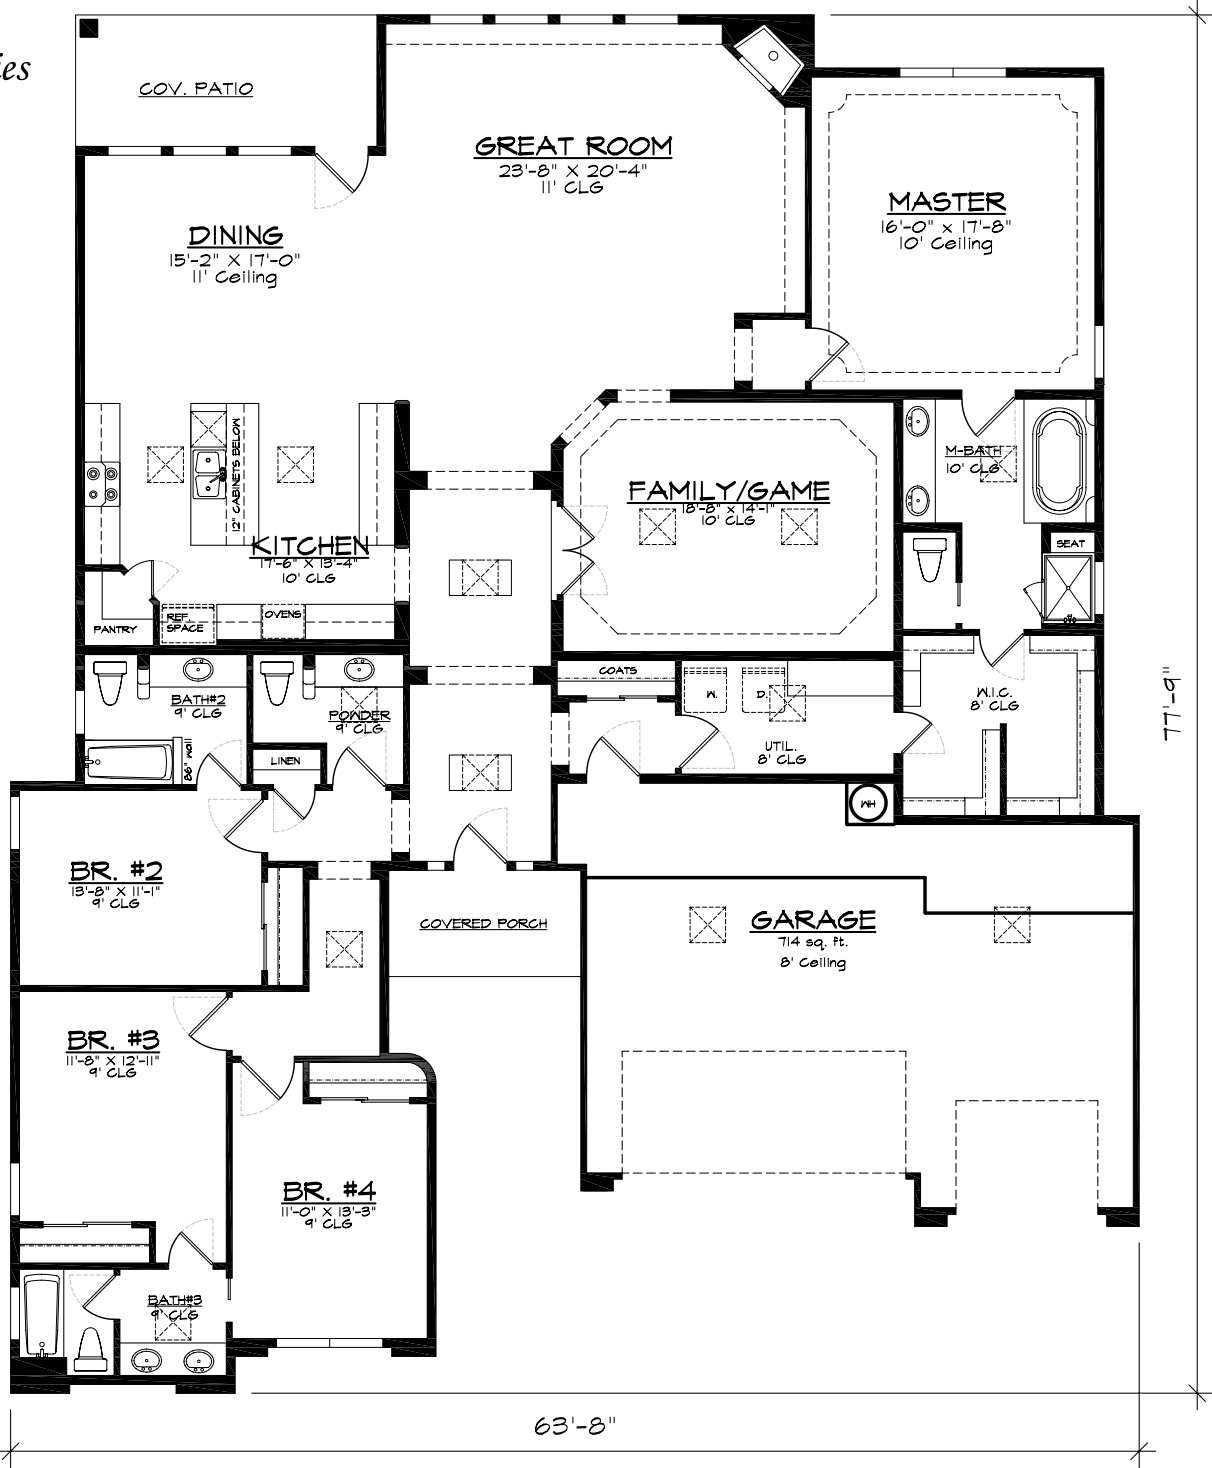

Limited Series

Moondance

HEATED AREA = 3167 sq. ft.