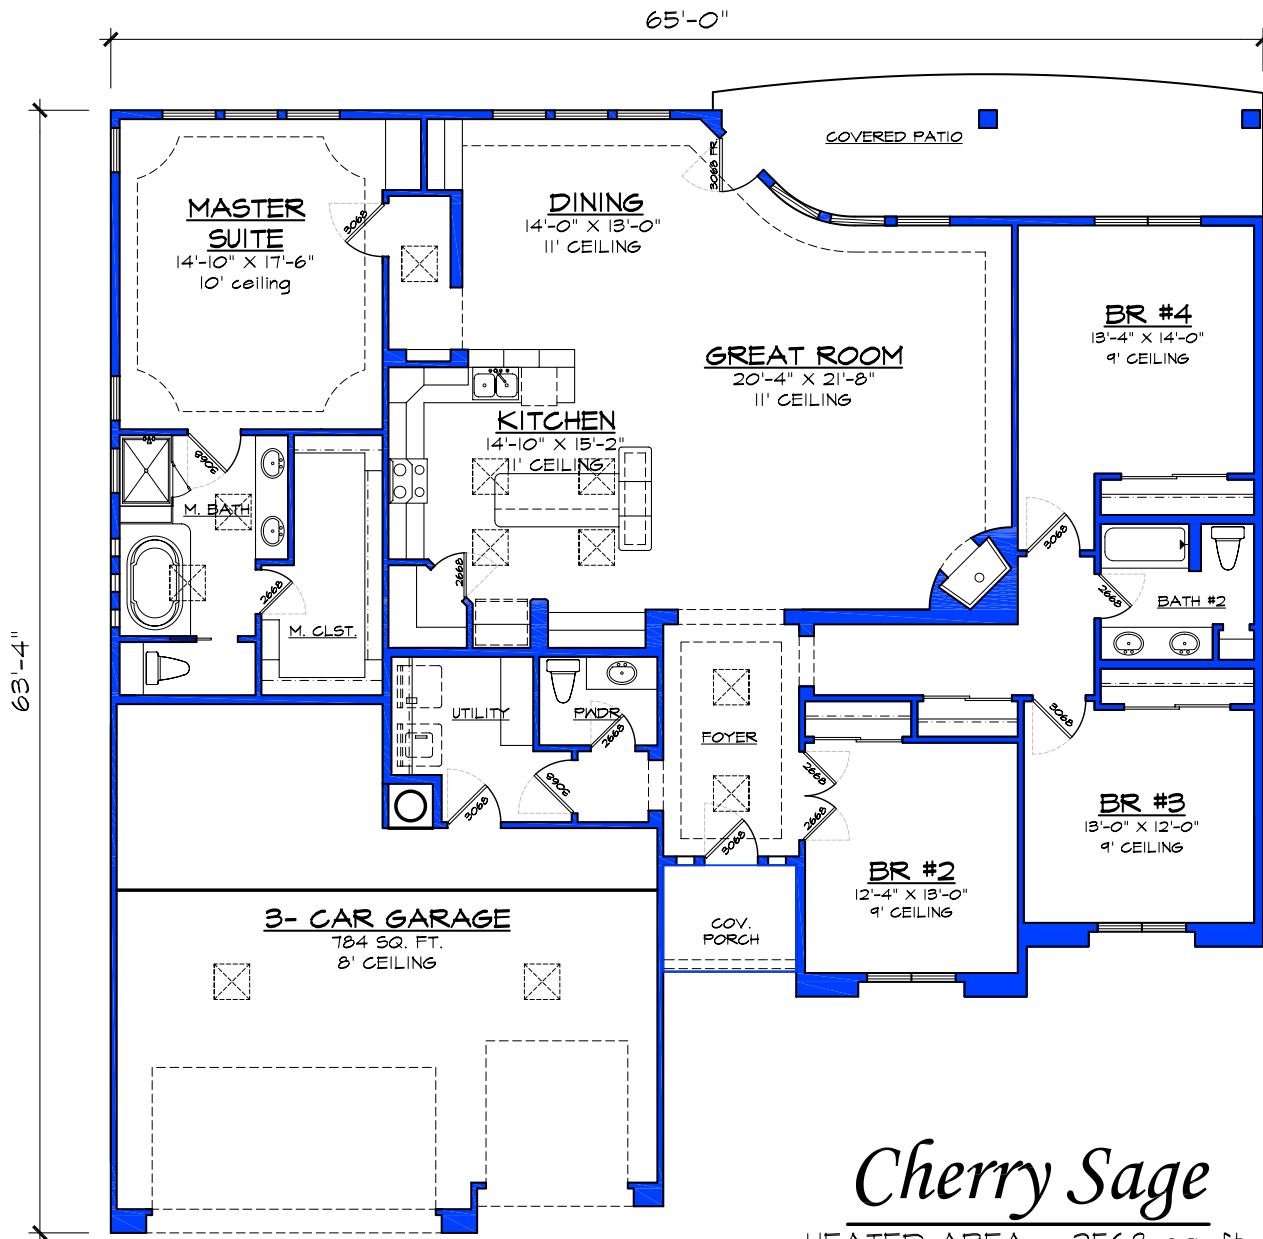

Limited Series

Cherry Sage

HEATED AREA = 2568 sq. ft.