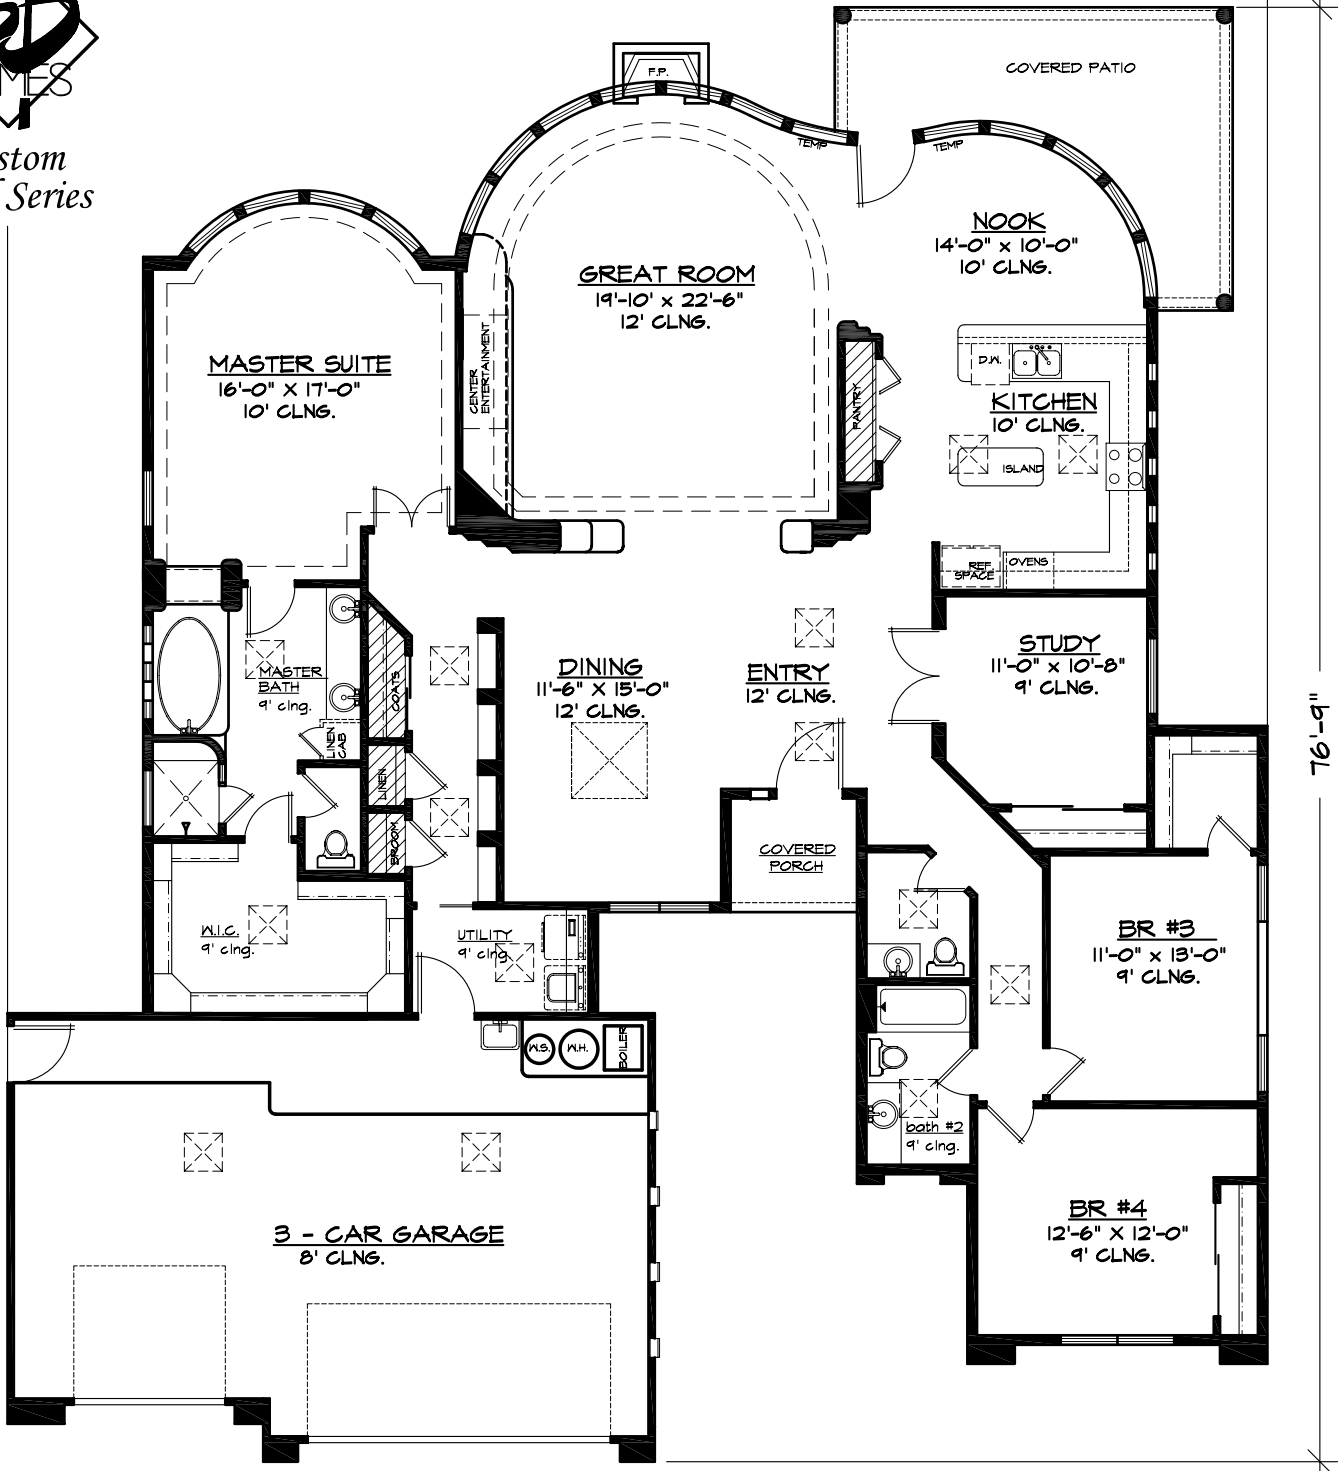

66'-6"

Custom Gold Series

The Highlander

HEATED AREA = 2742 sq. ft.