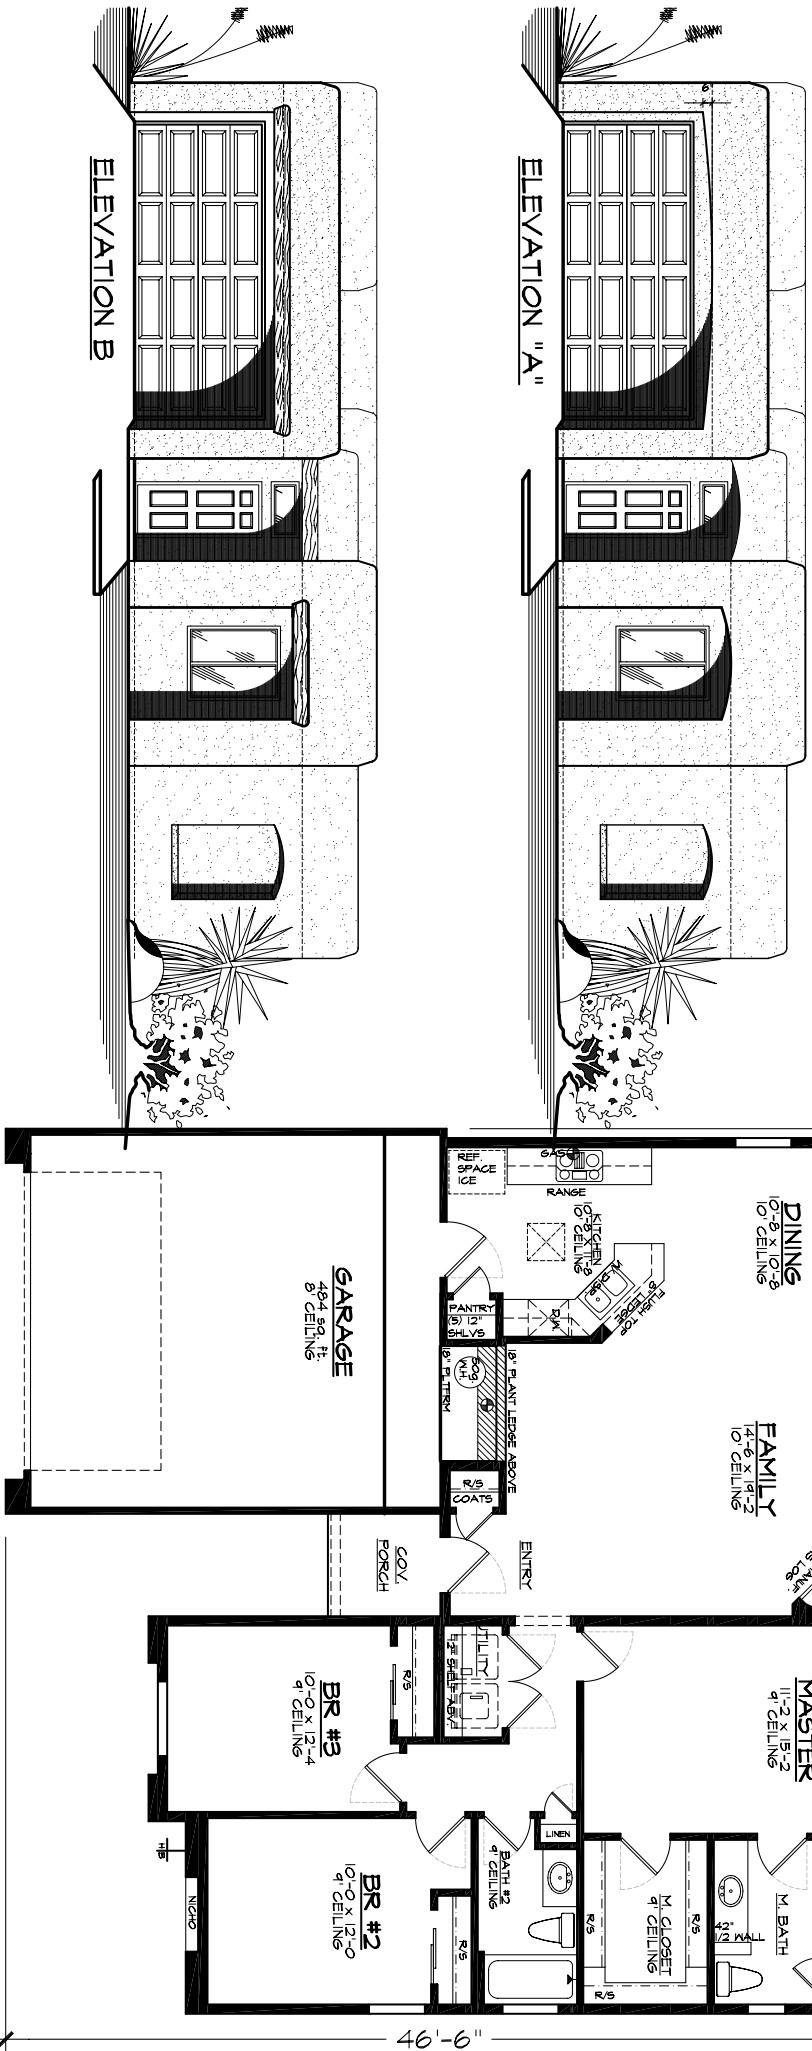

# Serenity

HEATED AREA = 1378 sq. ft.