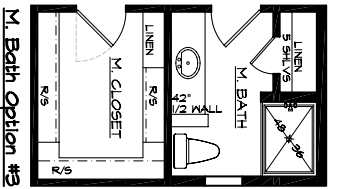

# Serenity

HEATED AREA = 1378 sq. ft.