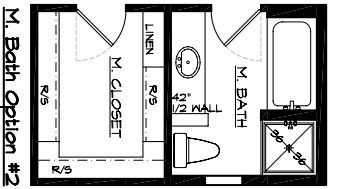

# Serenity

HEATED AREA = 1378 sq. ft.