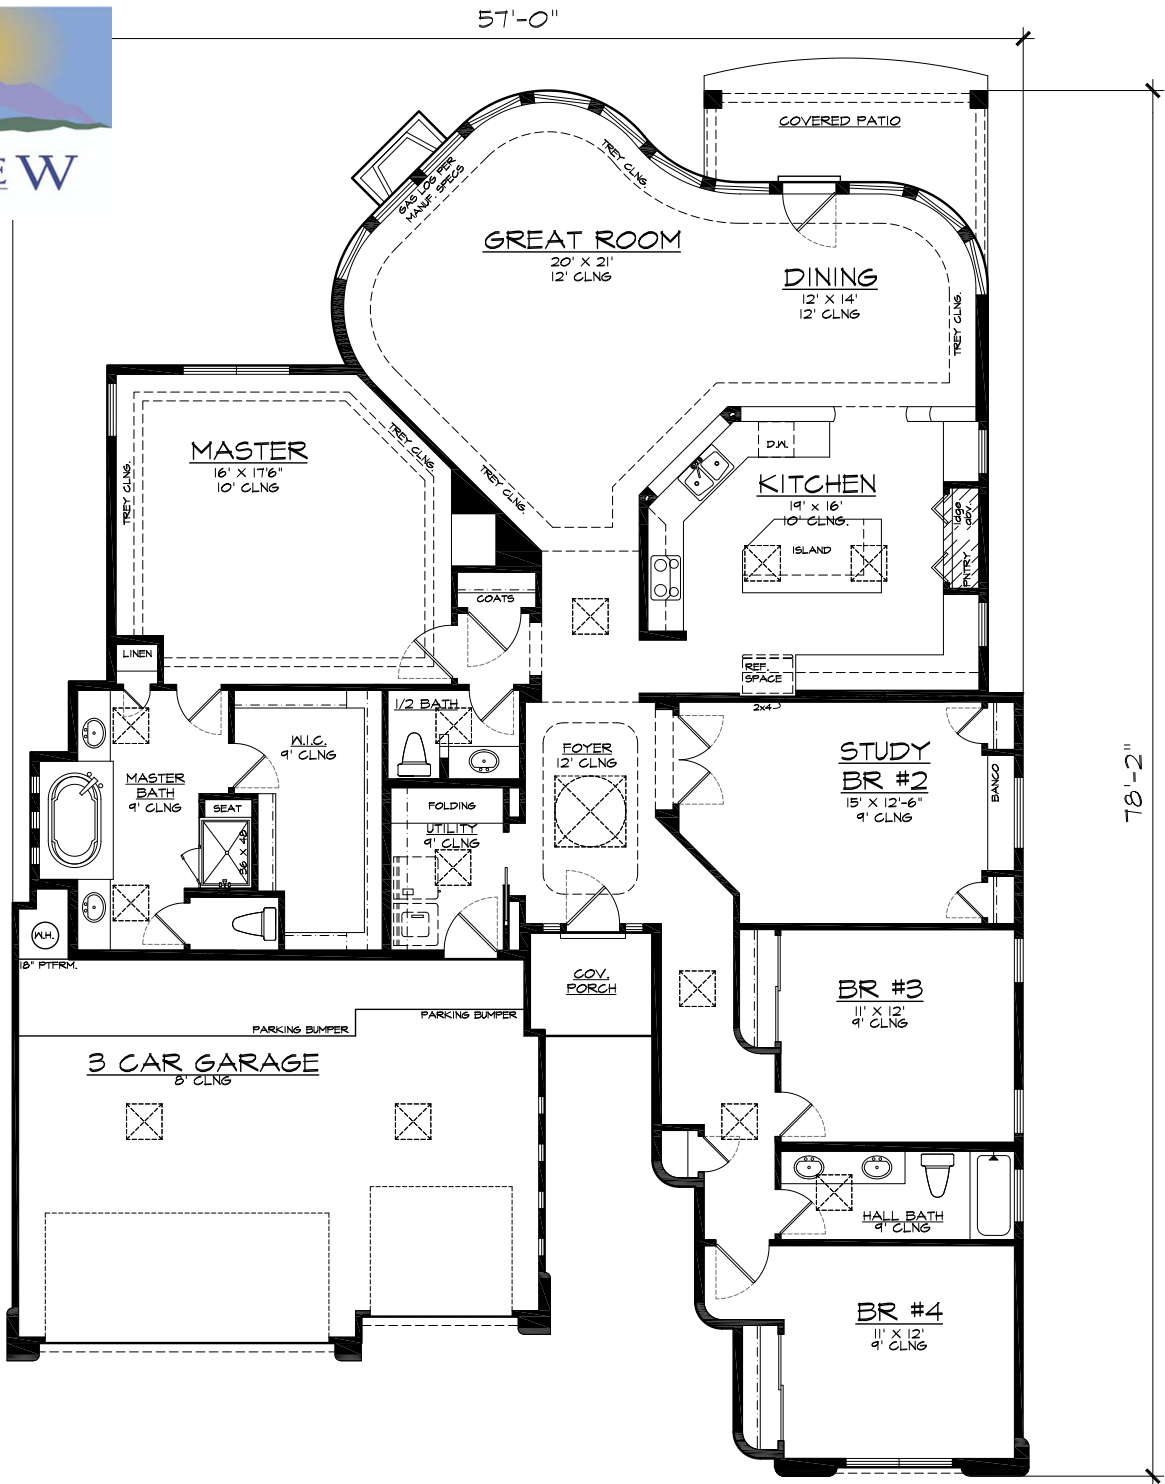

SKY VIEW
HOMES

El Bosque-30

HEATED AREA = 2700 sq. ft.