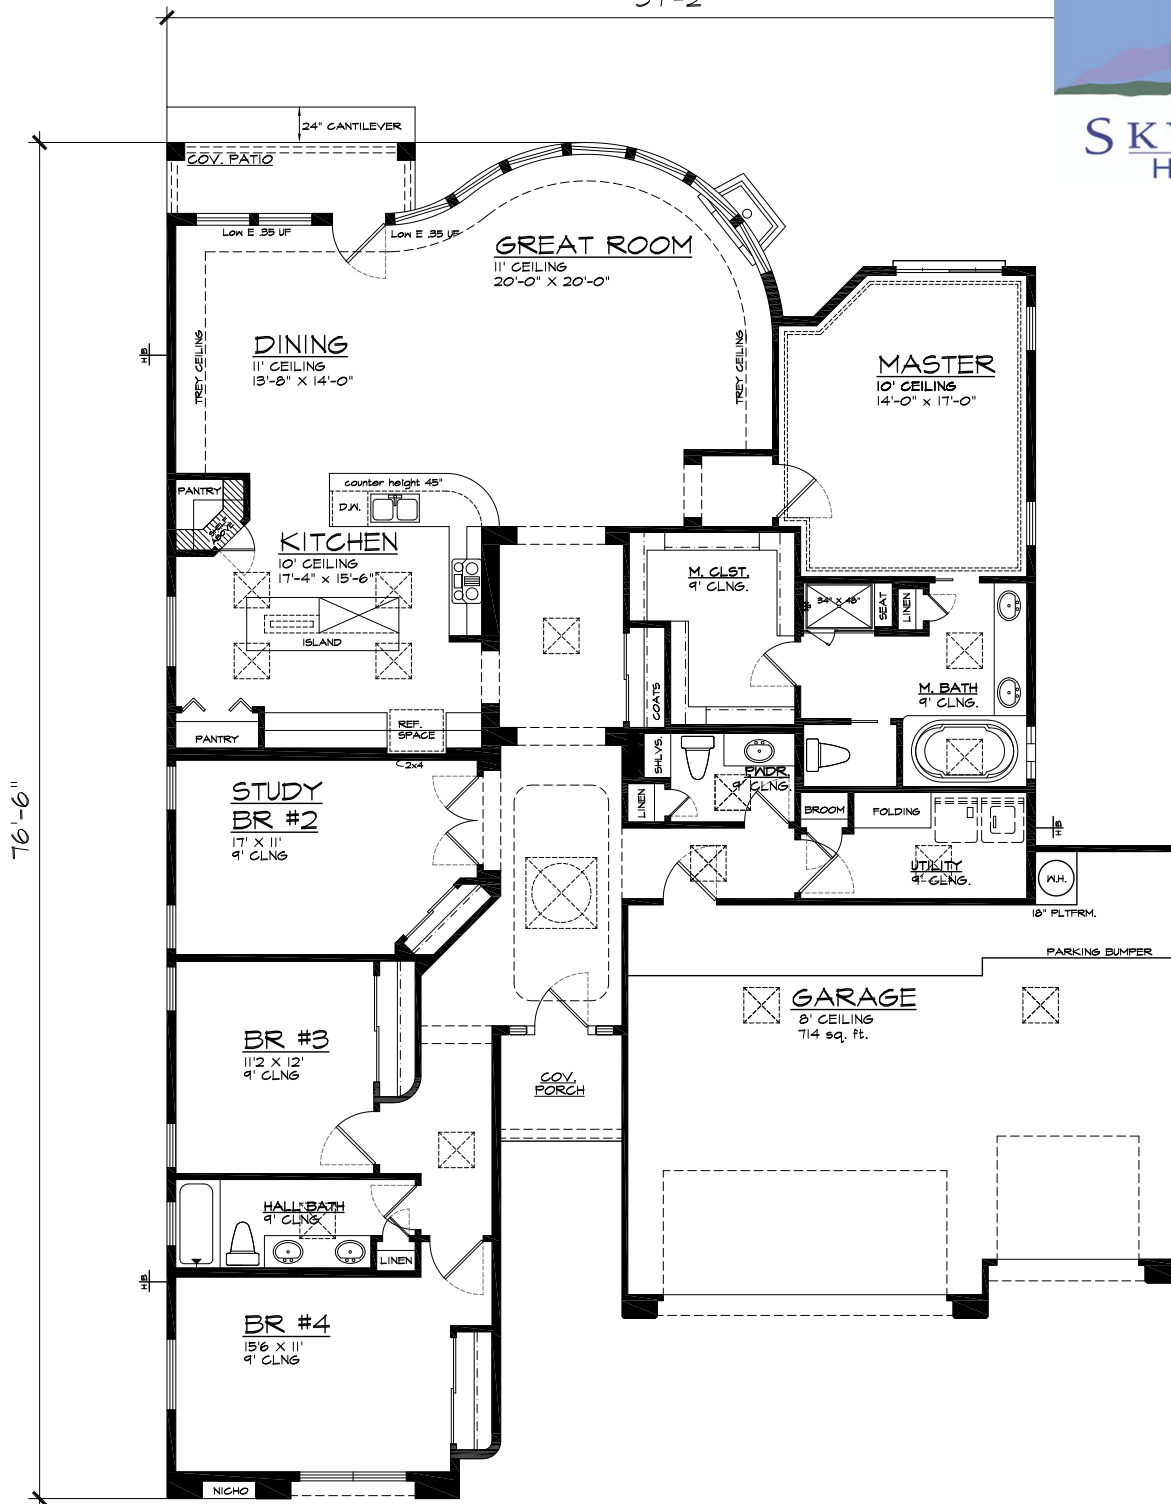

57'-2"

SKY VIEW
HOMES

76'-6"

El Bosque-02

Note: All dimensions and measurements are approximate.

HEATED AREA = 2580 sq. ft.