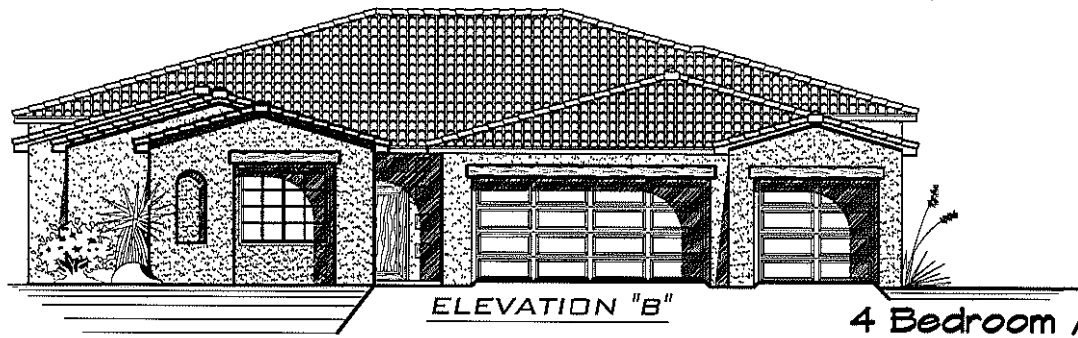

Sky View Homes

"Light, Bright & Open"

4 Bedroom / 3-1/2 Bath
 3- Car Garage
 Heated Area 3,132 sq. ft.

DRAWINGS SHOWN MAY INCLUDE NON STANDARD MATERIALS AND UPGRADES