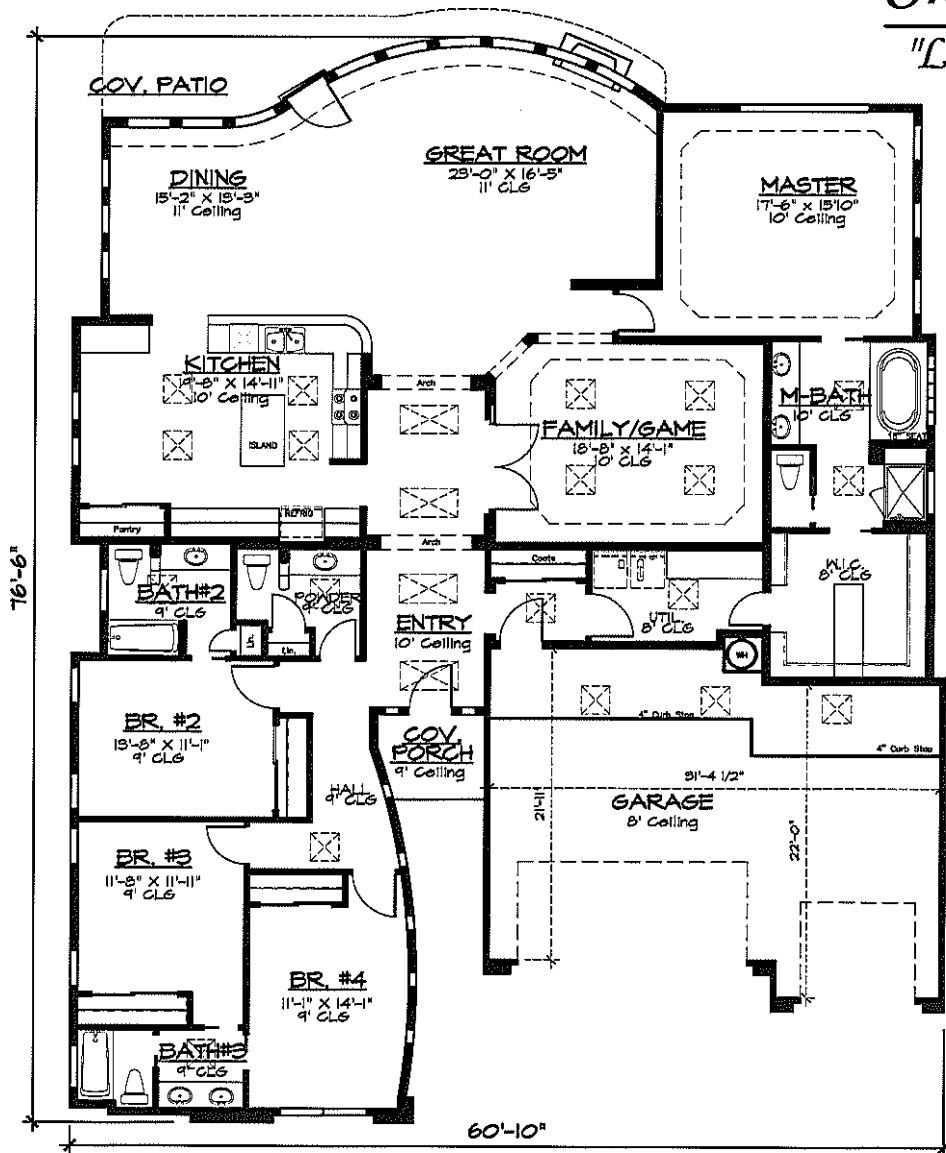

Sky View Homes

"Light, Bright & Open"

4 Bedroom / 3-1/2 Bath
 3- Car Garage
 Heated Area 3,132 sq. ft.

DRAWINGS SHOWN MAY INCLUDE NON STANDARD MATERIALS AND UPGRADES