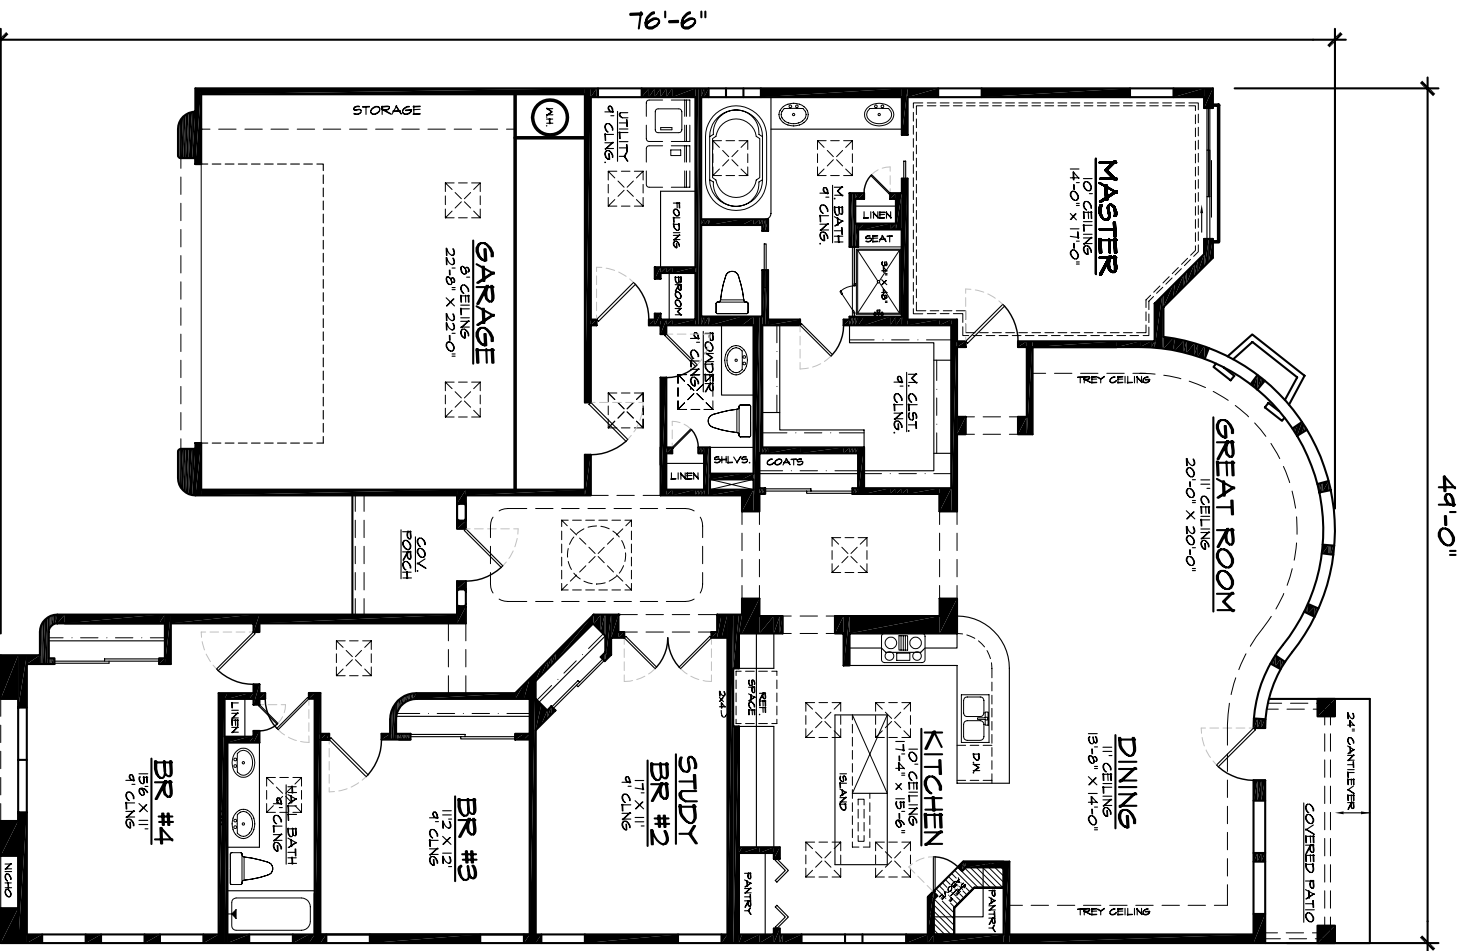

Sky View Homes

"Light, Bright & Open"

4 Bedroom / 2-1/2 Bath
Heated Area 2,580 sq. ft.

DRAWINGS SHOWN MAY INCLUDE NON STANDARD MATERIALS AND UPGRADES