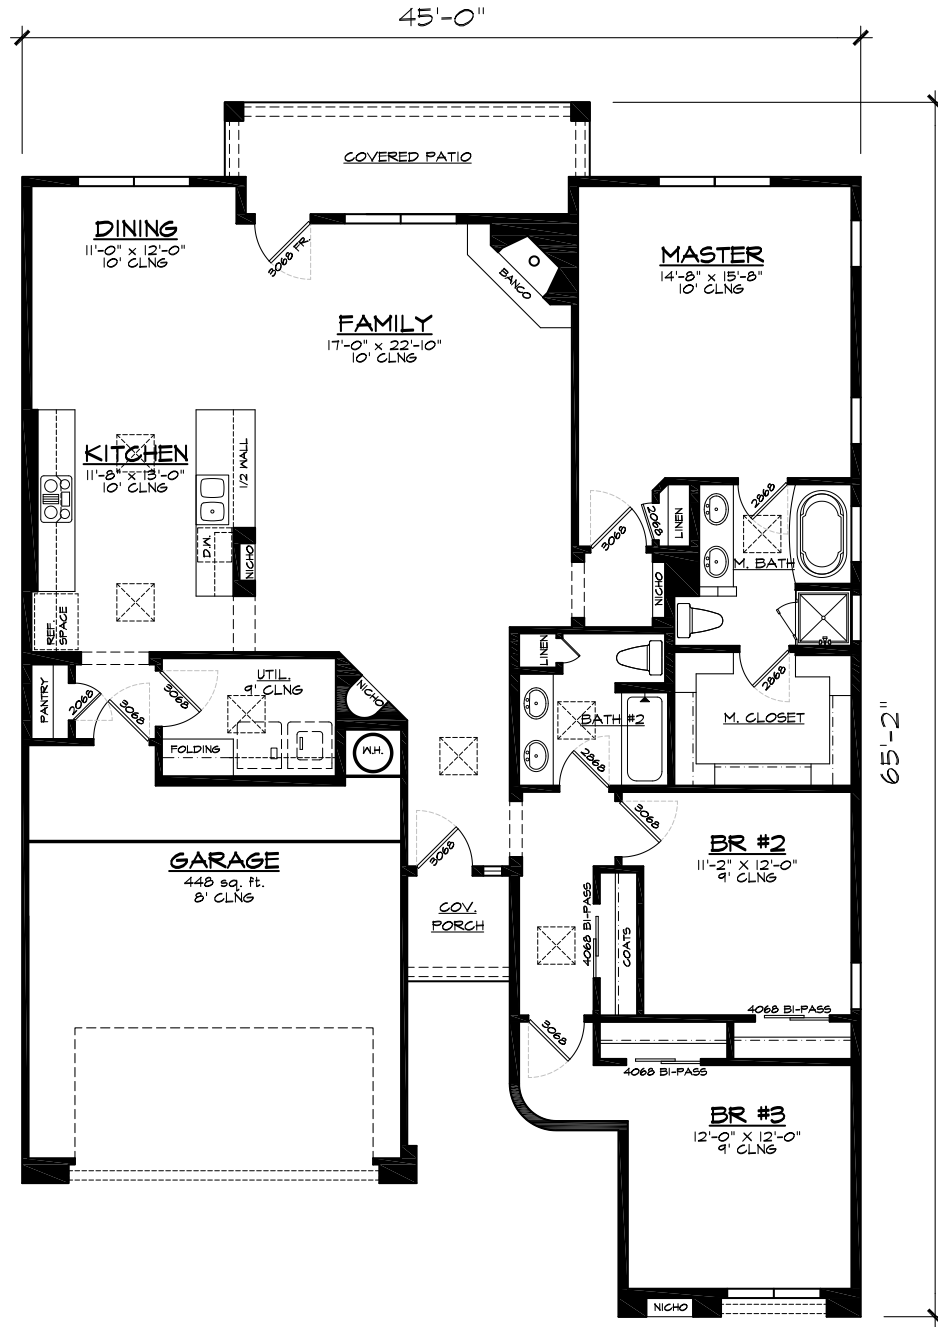

Sky View Homes

spec home

Harmony

HEATED AREA = 1908 sq. ft.